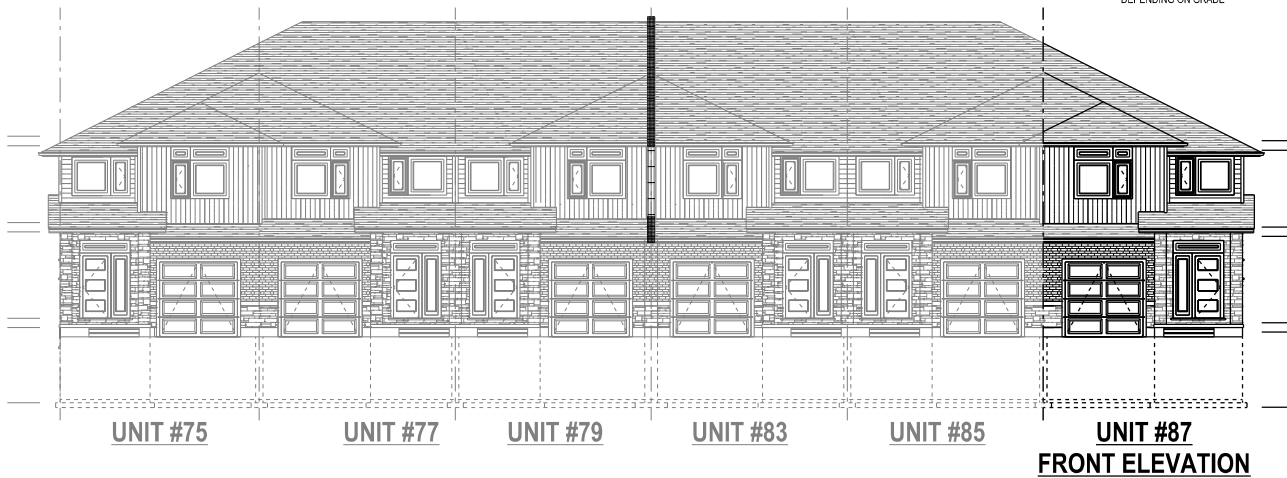

BEATTY HOLLOW

EXECUTIVE 3 BEDROOM TOWNHOME UNIT #87 - END UNIT - 2097 SF

Another Fine Development From

ALL AREAS AND STATED ROOM DIMENSIONS ARE APPROXIMATE. ACTUAL USEABLE FLOOR AREA MAY VARY FROM STATED FLOOR AREA. ALL RENDERINGS AND HOME SITINGS ARE ARTIST'S IMPRESSIONS. E. & O. E.