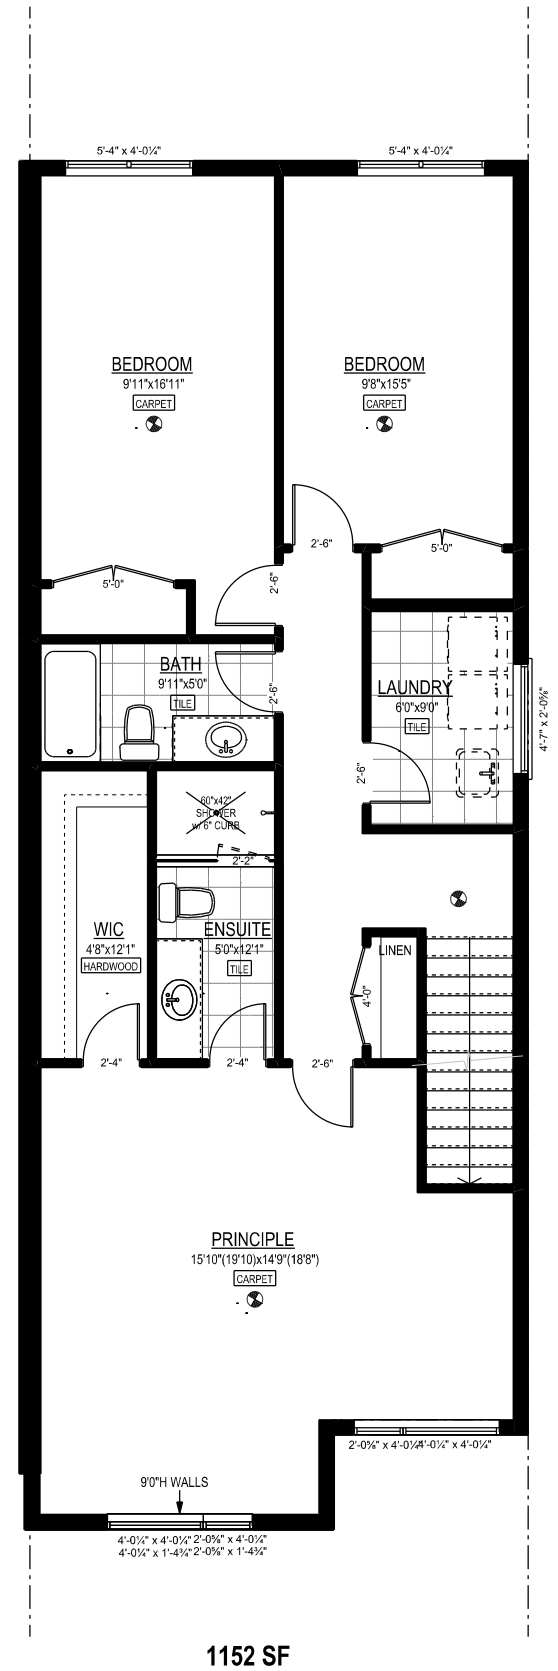

BEATTY HOLLOW

EXECUTIVE 3 BEDROOM TOWNHOME UNIT #87 - END UNIT - 2097 SF

Another Fine Development From

ALL AREAS AND STATED ROOM DIMENSIONS ARE APPROXIMATE. ACTUAL USEABLE FLOOR AREA MAY VARY FROM STATED FLOOR AREA. ALL RENDERINGS AND HOME SITINGS ARE ARTIST'S IMPRESSIONS. E. & O. E.