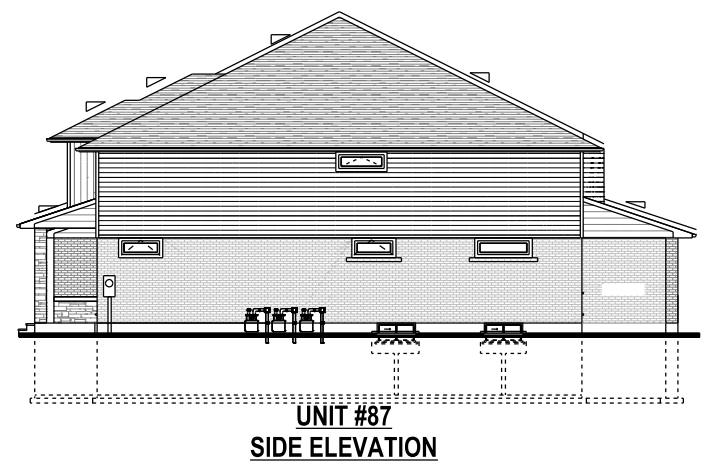

BEATTY HOLLOW

EXECUTIVE 3 BEDROOM TOWNHOME UNIT #87 - END UNIT - 2097 SF

Another Fine Development From

ALL AREAS AND STATED ROOM DIMENSIONS ARE APPROXIMATE. ACTUAL USEABLE FLOOR AREA MAY VARY FROM STATED FLOOR AREA. ALL RENDERINGS AND HOME SITINGS ARE ARTIST'S IMPRESSIONS. E. & O. E.