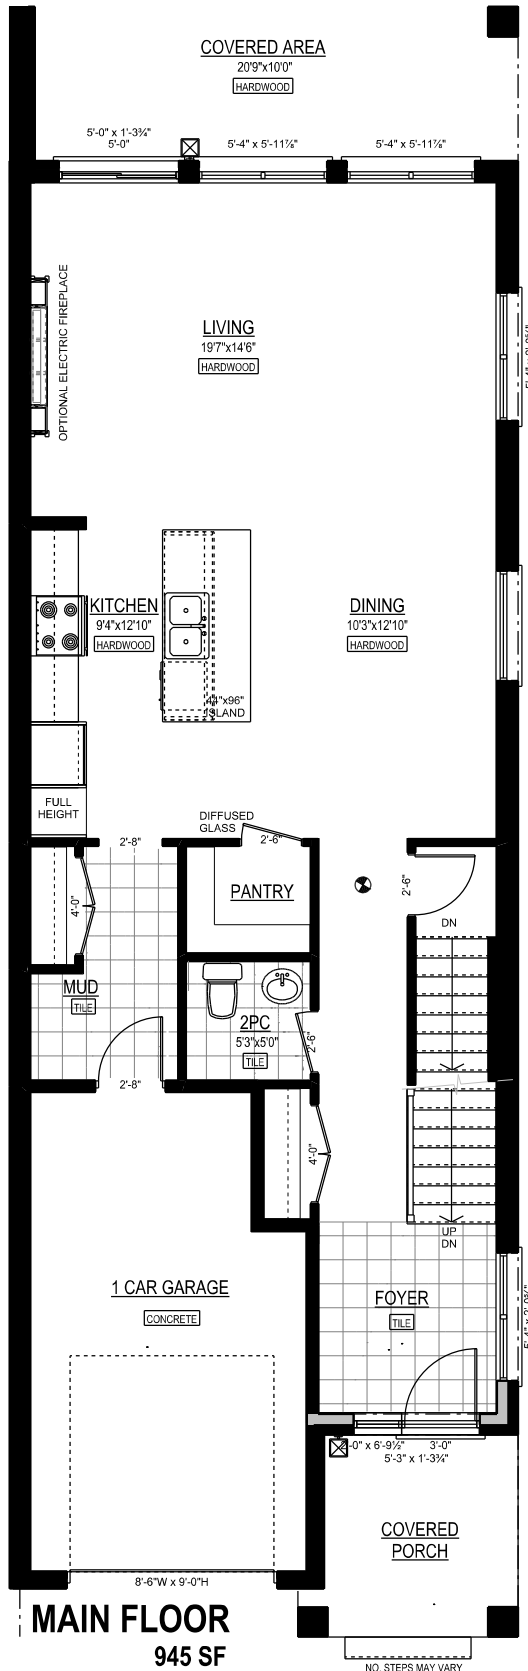

BEATTY HOLLOW

EXECUTIVE 3 BEDROOM TOWNHOME UNIT #87 - END UNIT - 2097 SF

Another Fine Development From

ALL AREAS AND STATED ROOM DIMENSIONS ARE APPROXIMATE. ACTUAL USEABLE FLOOR AREA MAY VARY FROM STATED FLOOR AREA. ALL RENDERINGS AND HOME SITINGS ARE ARTIST'S IMPRESSIONS. E. & O. E.