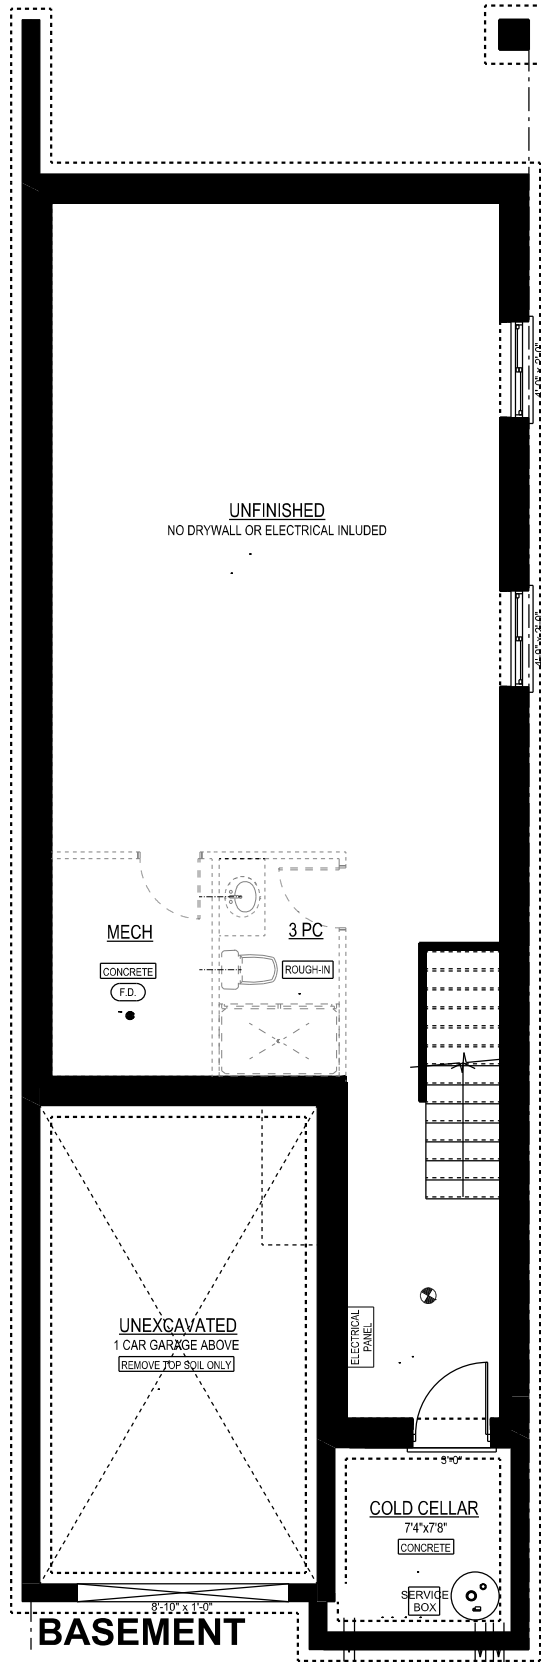

BEATTY HOLLOW

EXECUTIVE 3 BEDROOM TOWNHOME UNIT #87 - END UNIT - 2097 SF

Another Fine Development From

ALL AREAS AND STATED ROOM DIMENSIONS ARE APPROXIMATE. ACTUAL USEABLE FLOOR AREA MAY VARY FROM STATED FLOOR AREA. ALL RENDERINGS AND HOME SITINGS ARE ARTIST'S IMPRESSIONS. E. & O. E.