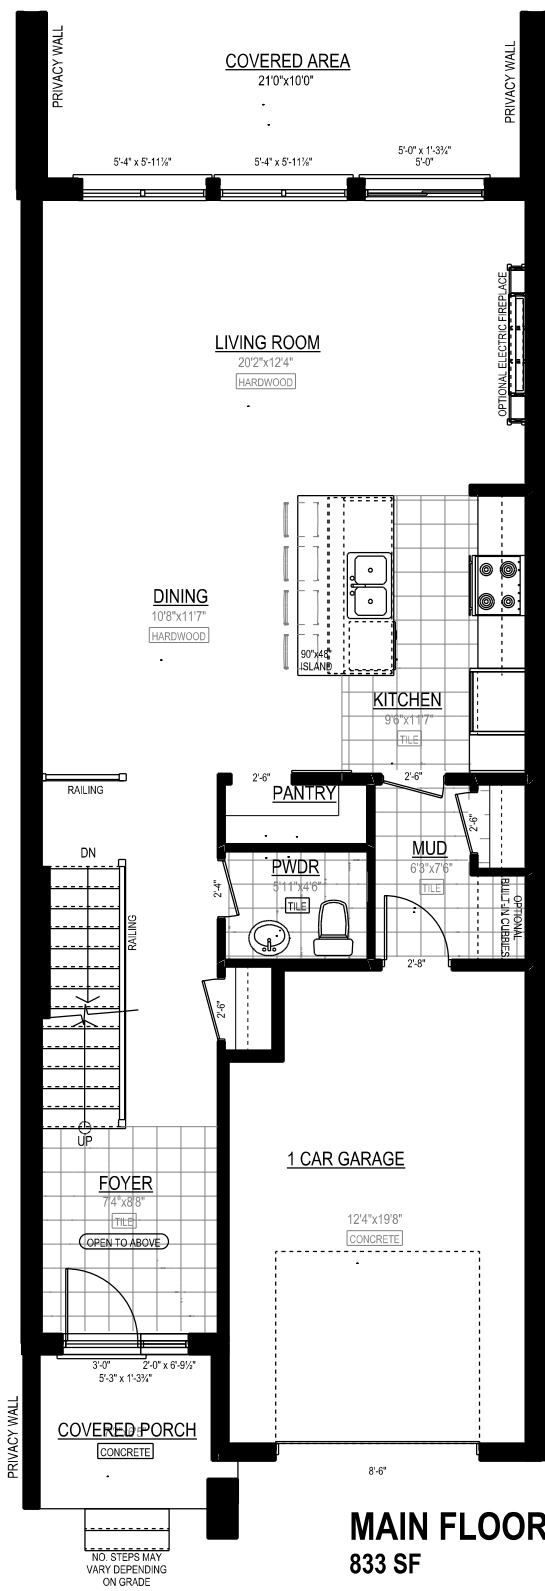

# BEATTY

## HOLLOW

### EXECUTIVE 3 BEDROOM TOWNHOME FINCH - INTERIOR UNIT - 1892 SF

Another Fine Development From

**3BR INTERIOR UNIT**  
1892 SF

ALL AREAS AND STATED ROOM DIMENSIONS ARE APPROXIMATE. ACTUAL USEABLE FLOOR AREA MAY VARY FROM STATED FLOOR AREA. ALL RENDERINGS AND HOME SITINGS ARE ARTIST'S IMPRESSIONS. E. & O. E.