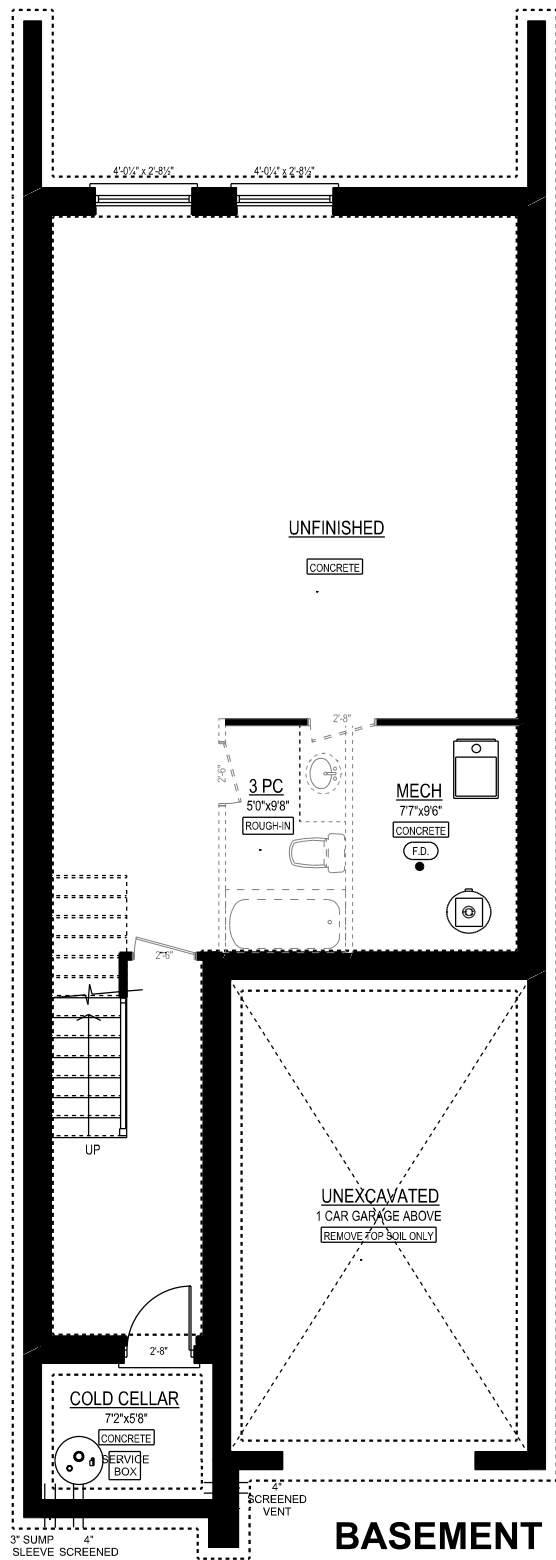

# BEATTY

## HOLLOW

### EXECUTIVE 3 BEDROOM TOWNHOME FINCH - INTERIOR UNIT - 1892 SF

Another Fine Development From

**3BR INTERIOR UNIT**  
1892 SF

ALL AREAS AND STATED ROOM DIMENSIONS ARE APPROXIMATE. ACTUAL USEABLE FLOOR AREA MAY VARY FROM STATED FLOOR AREA. ALL RENDERINGS AND HOME SITINGS ARE ARTIST'S IMPRESSIONS. E. & O. E.