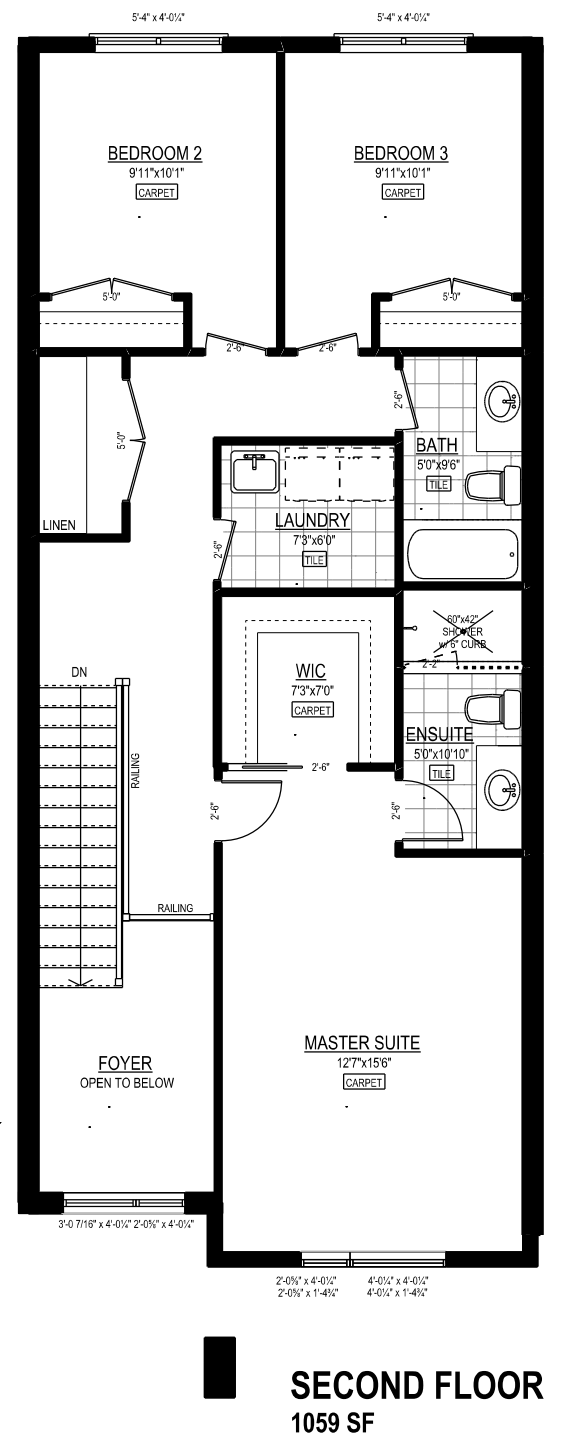

# BEATTY

## HOLLOW

### EXECUTIVE 3 BEDROOM TOWNHOME FINCH - INTERIOR UNIT - 1892 SF

Another Fine Development From

**3BR INTERIOR UNIT**  
1892 SF

ALL AREAS AND STATED ROOM DIMENSIONS ARE APPROXIMATE. ACTUAL USEABLE FLOOR AREA MAY VARY FROM STATED FLOOR AREA. ALL RENDERINGS AND HOME SITINGS ARE ARTIST'S IMPRESSIONS. E. & O. E.