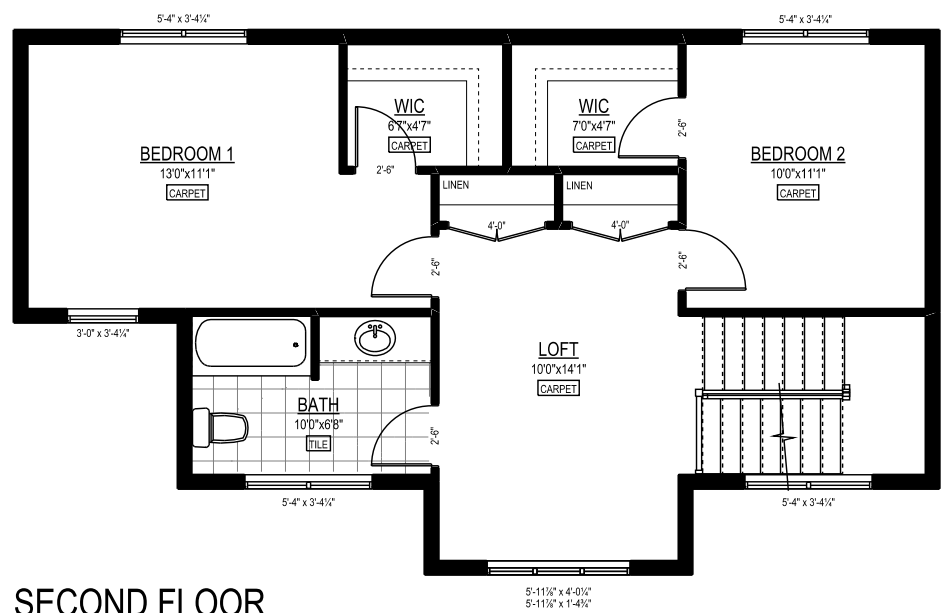

BEATTY HOLLOW

FRONT ELEVATION
2290 SQ.FT

THE HAVEN

2290 Sq.Ft.

Another Fine Development From

ALL AREAS AND STATED ROOM DIMENSIONS ARE APPROXIMATE. ACTUAL USEABLE FLOOR AREA MAY VARY FROM STATED FLOOR AREA. ALL RENDERINGS AND HOME SITINGS ARE ARTIST'S IMPRESSIONS. E. & O. E.