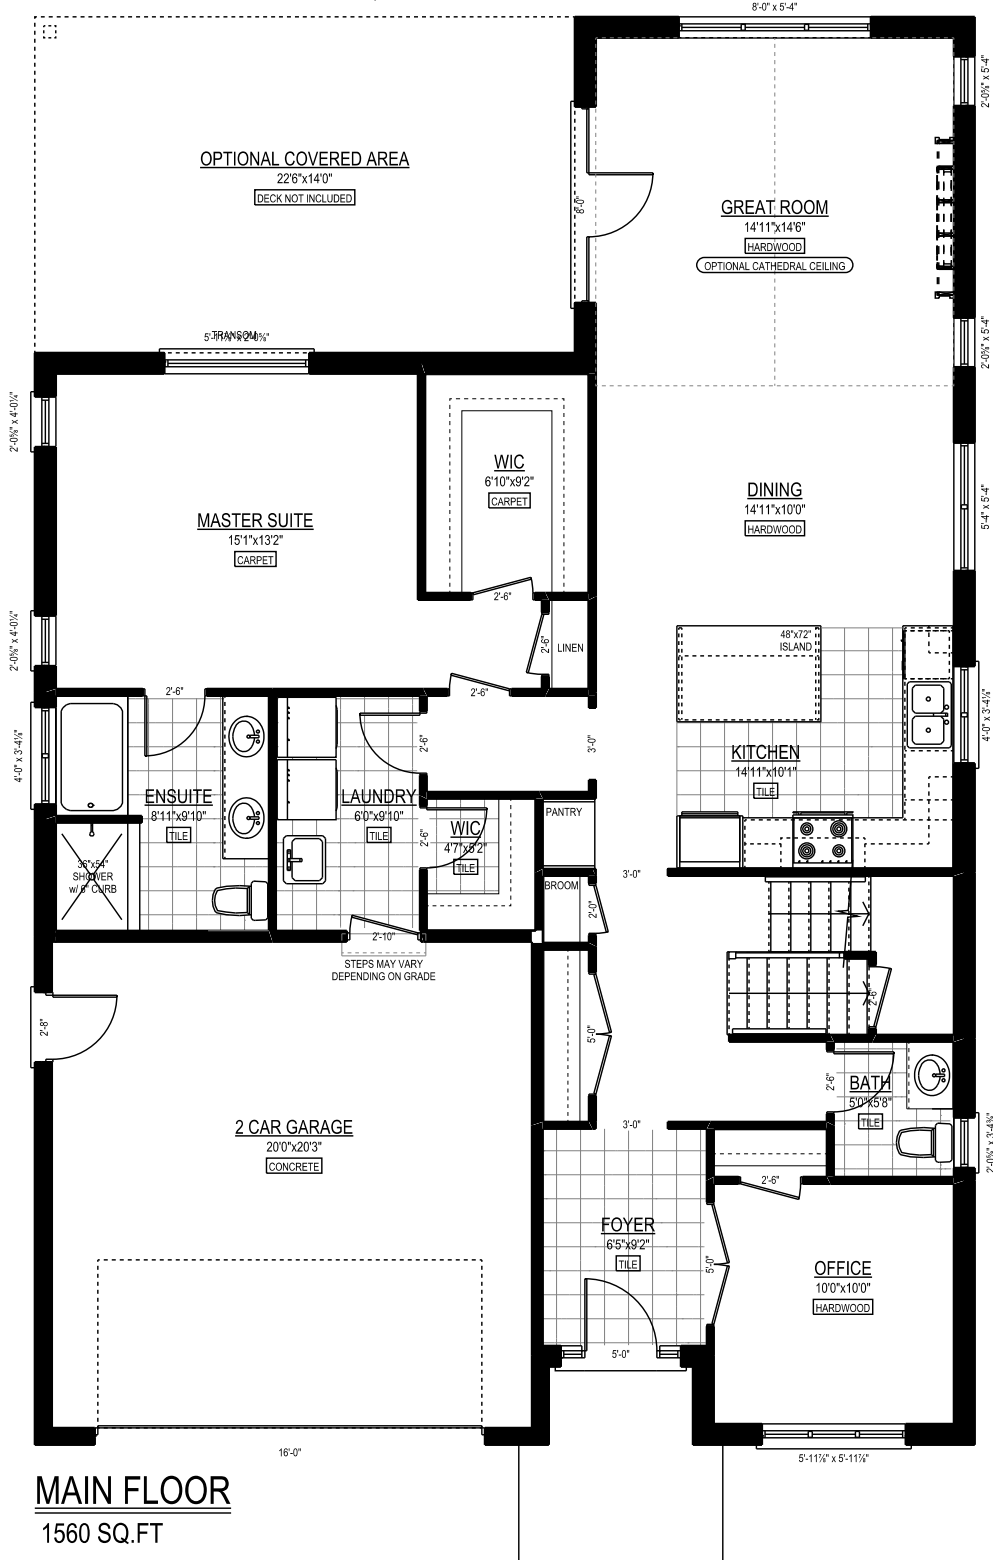

BEATTY HOLLOW

FRONT ELEVATION
2290 SQ.FT

THE HAVEN

2290 Sq.Ft.

Another Fine Development From

ALL AREAS AND STATED ROOM DIMENSIONS ARE APPROXIMATE. ACTUAL USEABLE FLOOR AREA MAY VARY FROM STATED FLOOR AREA. ALL RENDERINGS AND HOME SITINGS ARE ARTIST'S IMPRESSIONS. E. & O. E.