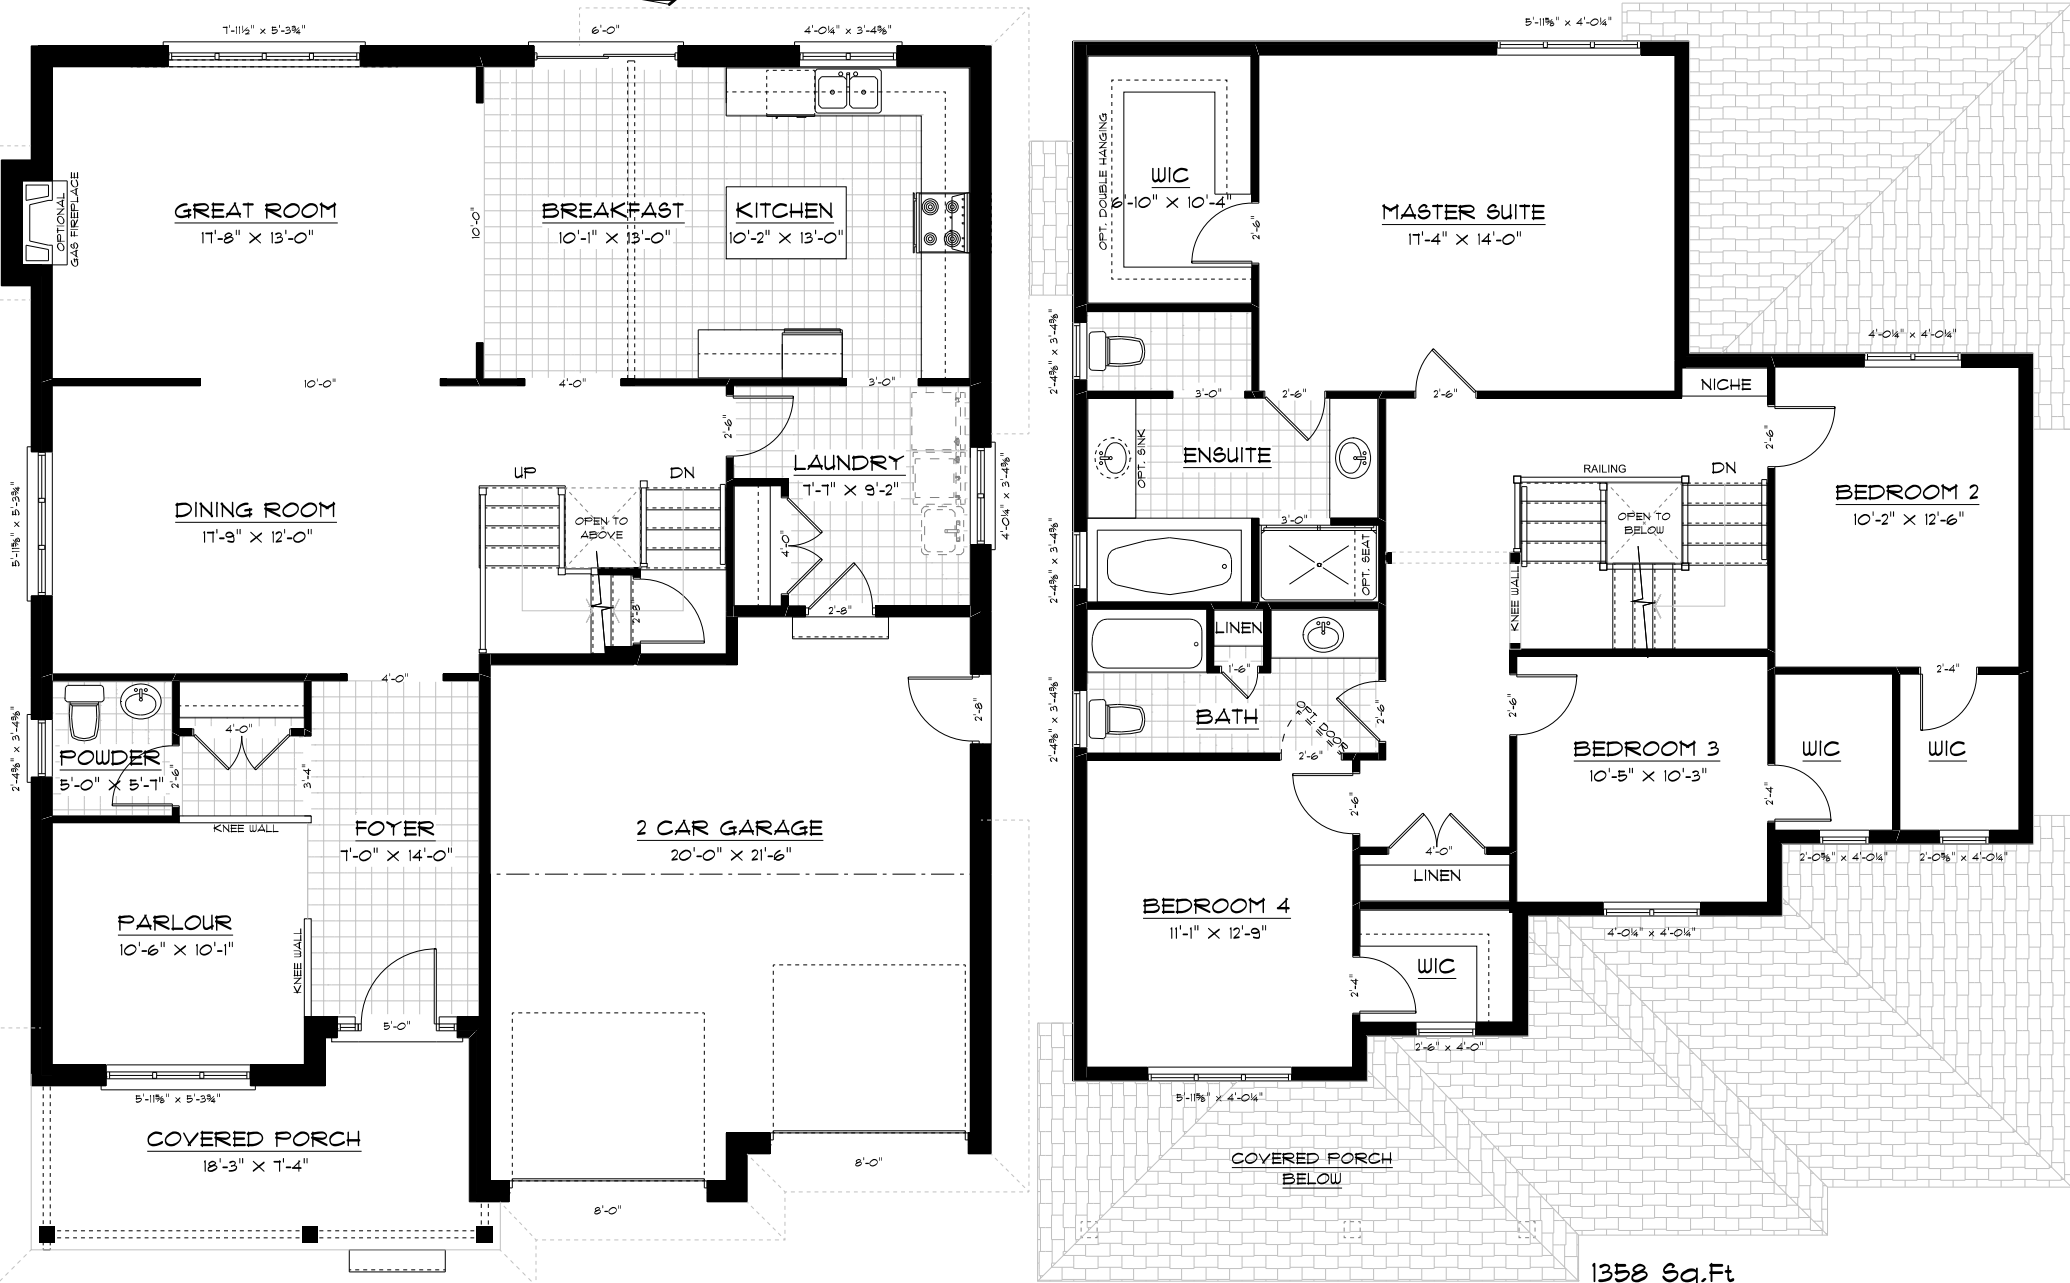

BEATTY HOLLOW

MAIN FLOOR LAYOUT
1356 Sq.Ft

1358 Sq.Ft
SECOND FLOOR LAYOUT

THE HOLLOW BROOK

Another Fine Development From

2714 Sq.Ft

ALL AREAS AND STATED ROOM DIMENSIONS ARE APPROXIMATE. ACTUAL USEABLE FLOOR AREA MAY VARY FROM STATED FLOOR AREA. ALL RENDERINGS AND HOME SITINGS ARE ARTIST'S IMPRESSIONS. E. & O. E.