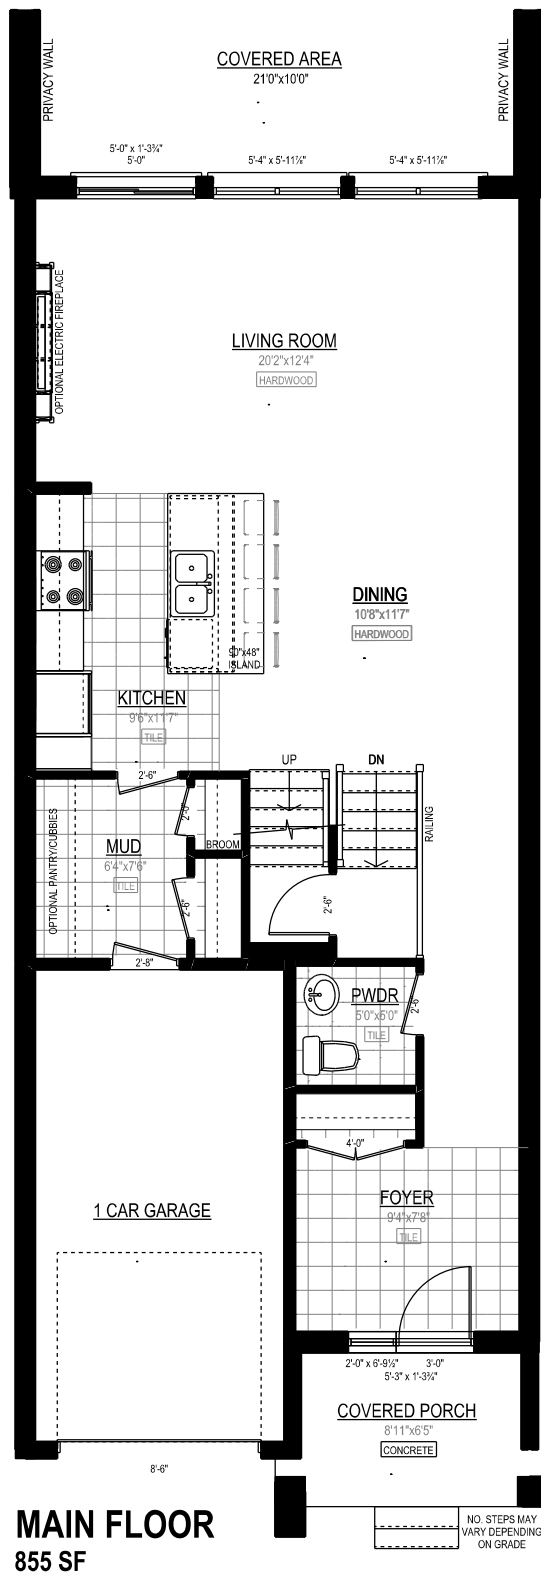

EXECUTIVE 3 BEDROOM TOWNHOME SPARROW - INTERIOR UNIT - 1923 SF

Another Fine Development From

3BR INTERIOR UNIT
1923 SF

ALL AREAS AND STATED ROOM DIMENSIONS ARE APPROXIMATE. ACTUAL USEABLE FLOOR AREA MAY VARY FROM STATED FLOOR AREA. ALL RENDERINGS AND HOME SITINGS ARE ARTIST'S IMPRESSIONS. E. & O. E.