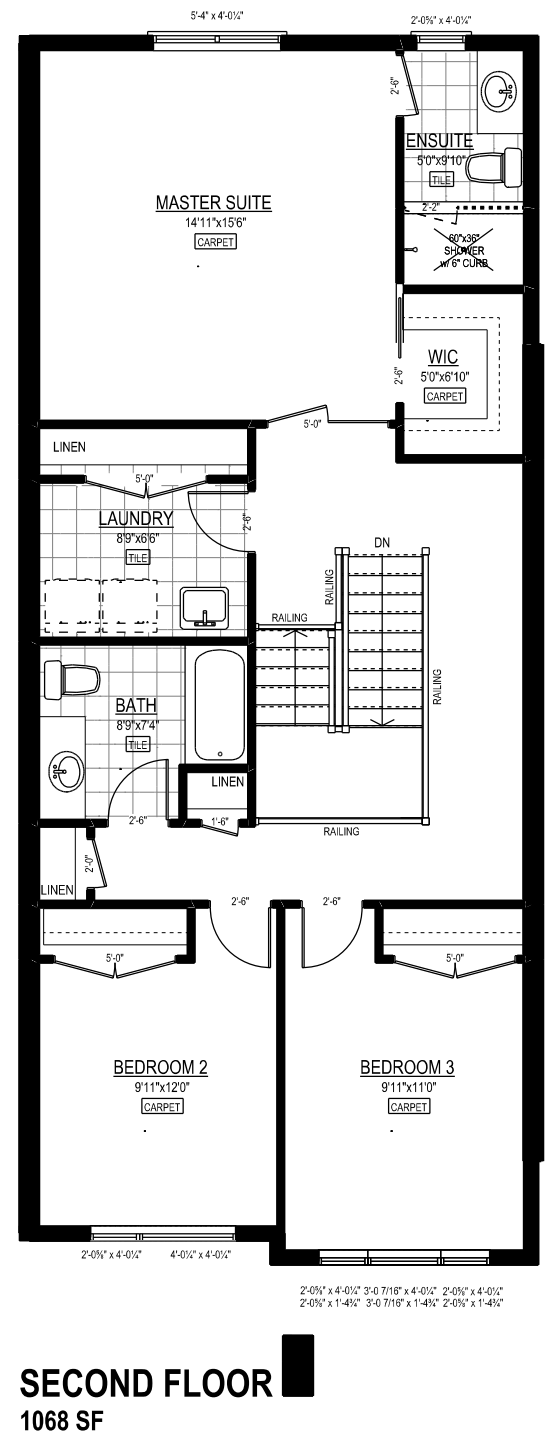

EXECUTIVE 3 BEDROOM TOWNHOME SPARROW - INTERIOR UNIT - 1923 SF

Another Fine Development From

3BR INTERIOR UNIT
1923 SF

ALL AREAS AND STATED ROOM DIMENSIONS ARE APPROXIMATE. ACTUAL USEABLE FLOOR AREA MAY VARY FROM STATED FLOOR AREA. ALL RENDERINGS AND HOME SITINGS ARE ARTIST'S IMPRESSIONS. E. & O. E.