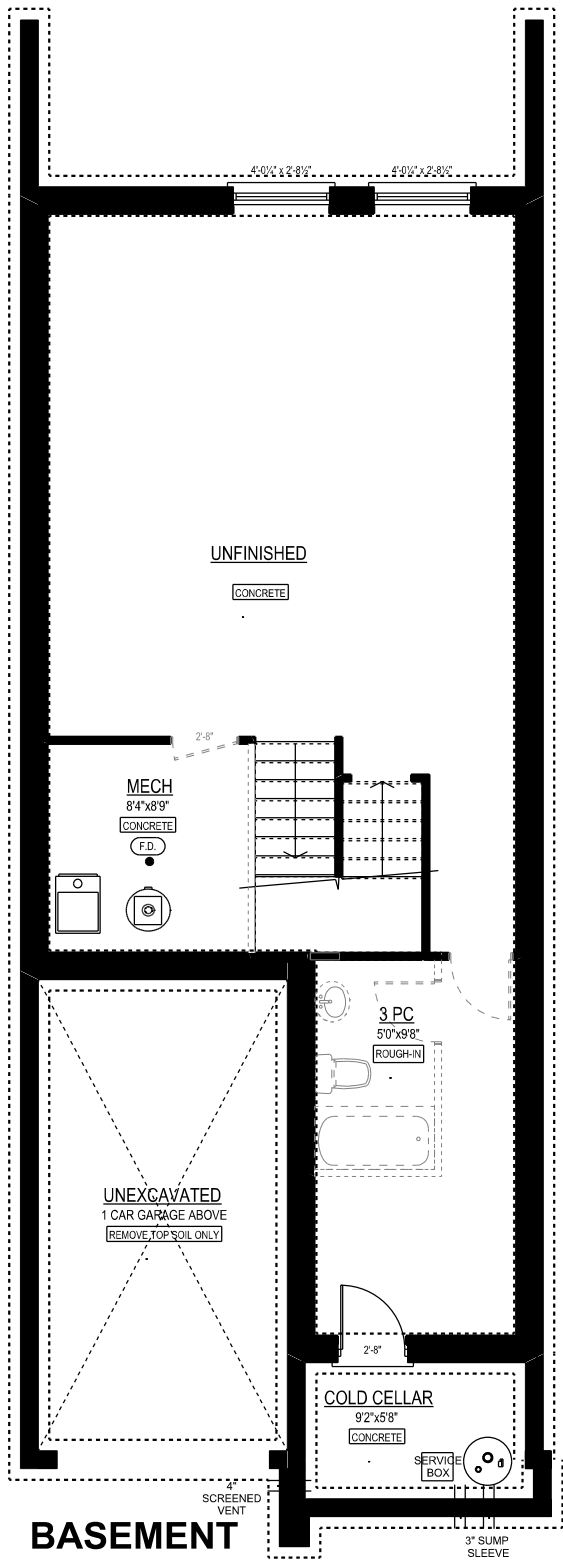

EXECUTIVE 3 BEDROOM TOWNHOME SPARROW - INTERIOR UNIT - 1923 SF

Another Fine Development From

3BR INTERIOR UNIT
1923 SF

ALL AREAS AND STATED ROOM DIMENSIONS ARE APPROXIMATE. ACTUAL USEABLE FLOOR AREA MAY VARY FROM STATED FLOOR AREA. ALL RENDERINGS AND HOME SITINGS ARE ARTIST'S IMPRESSIONS. E. & O. E.